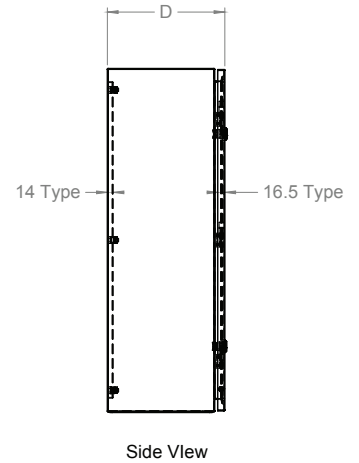

Part number breakdown:

Technical Specifications

HE Series - Sheet Metal Enclosures

Technical Information:

Degree of protection: IP65 (*continuous foam gasket*)
Chassis thickness: 2 mm
Latch type: Quarter-turn or 3 point
Door: Single

Sheet metal enclosures with transparent glass door

type	dimensions (mm)			IP rating	colour	Ral	mounting type
	(H)	(W)	(D)				
HE201T	350	250	170	IP65	orange	2000	wall mount
HE202T	450	300	220	IP65	orange	2000	wall mount
HE203T	550	400	220	IP65	orange	2000	wall mount
HE204T	650	450	270	IP65	orange	2000	wall mount
HE205T	750	550	270	IP65	orange	2000	wall mount
HE206T	850	600	270	IP65	orange	2000	wall mount
HE206ET	850	600	330	IP65	orange	2000	wall mount
HE207T	950	700	270	IP65	orange	2000	wall mount
HE207ET	950	700	330	IP65	orange	2000	wall mount
HE208T	1150	850	270	IP65	orange	2000	wall mount
HE208ET	1150	850	330	IP65	orange	2000	wall mount
HE201T-G	350	250	170	IP65	grey	7032	wall mount
HE202T-G	450	300	220	IP65	grey	7032	wall mount
HE203T-G	550	400	220	IP65	grey	7032	wall mount
HE204T-G	650	450	270	IP65	grey	7032	wall mount
HE205T-G	750	550	270	IP65	grey	7032	wall mount
HE206T-G	850	600	270	IP65	grey	7032	wall mount
HE206ET-G	850	600	330	IP65	grey	7032	wall mount
HE207T-G	950	700	270	IP65	grey	7032	wall mount
HE207ET-G	950	700	330	IP65	grey	7032	wall mount
HE208T-G	1150	850	270	IP65	grey	7032	wall mount
HE208ET-G	1150	850	330	IP65	grey	7032	wall mount