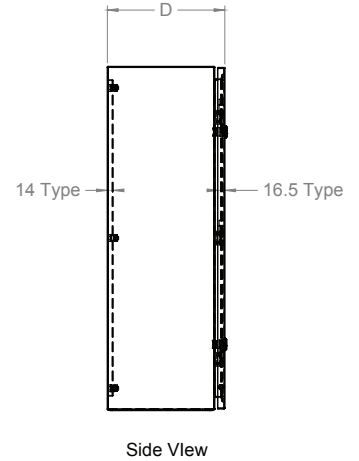

Technical Specifications

HE Series - Sheet Metal Enclosures

Technical Information:

Degree of protection: IP65 (*continuous foam gasket*)
Chassis thickness: 2 mm
Latch type: Quarter-turn or 3 point
Door: Single

Sheet metal enclosures

type	dimensions (mm)			IP rating	colour	Ral	mounting type
	(H)	(W)	(D)				
HE200	250	200	170	IP65	orange	2000	wall mount
HE201	350	250	170	IP65	orange	2000	wall mount
HE202	450	300	220	IP65	orange	2000	wall mount
HE203	550	400	220	IP65	orange	2000	wall mount
HE204	650	450	270	IP65	orange	2000	wall mount
HE205	750	550	270	IP65	orange	2000	wall mount
HE206	850	600	270	IP65	orange	2000	wall mount
HE206E	850	600	330	IP65	orange	2000	wall mount
HE207	950	700	270	IP65	orange	2000	wall mount
HE207E	950	700	330	IP65	orange	2000	wall mount
HE208	1150	850	270	IP65	orange	2000	wall mount
HE208E	1150	850	330	IP65	orange	2000	wall mount
HE200-G	250	200	170	IP65	grey	7032	wall mount
HE201-G	350	250	170	IP65	grey	7032	wall mount
HE202-G	450	300	220	IP65	grey	7032	wall mount
HE203-G	550	400	220	IP65	grey	7032	wall mount
HE204-G	650	450	270	IP65	grey	7032	wall mount
HE205-G	750	550	270	IP65	grey	7032	wall mount
HE206-G	850	600	270	IP65	grey	7032	wall mount
HE206E-G	850	600	330	IP65	grey	7032	wall mount
HE207-G	950	700	270	IP65	grey	7032	wall mount
HE207E-G	950	700	330	IP65	grey	7032	wall mount
HE208-G	1150	850	270	IP65	grey	7032	wall mount
HE208E-G	1150	850	330	IP65	grey	7032	wall mount

Part number breakdown:

Technical Specifications

HE Series - Sheet Metal Enclosures

Technical Information:

Degree of protection: IP65 (*continuous foam gasket*)
Chassis thickness: 2 mm
Latch type: Quarter-turn or 3 point
Door: Single