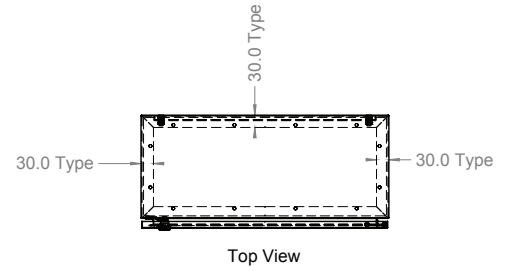

Technical Specifications

HE Series - Sheet Metal Enclosures

Technical Information:

Degree of protection: IP65 (*continuous foam gasket*)
Chassis thickness: 2 mm
Latch type: Quarter-turn or 3 point
Door: Single

Sheet metal enclosures

type	dimensions (mm)			IP rating	colour	Ral	mounting type
	(H)	(W)	(D)				
HE200	250	200	170	IP65	orange	2000	wall mount
HE201	350	250	170	IP65	orange	2000	wall mount
HE202	450	300	220	IP65	orange	2000	wall mount
HE203	550	400	220	IP65	orange	2000	wall mount
HE204	650	450	270	IP65	orange	2000	wall mount
HE205	750	550	270	IP65	orange	2000	wall mount
HE206	850	600	270	IP65	orange	2000	wall mount
HE206E	850	600	330	IP65	orange	2000	wall mount
HE207	950	700	270	IP65	orange	2000	wall mount
HE207E	950	700	330	IP65	orange	2000	wall mount
HE208	1150	850	270	IP65	orange	2000	wall mount
HE208E	1150	850	330	IP65	orange	2000	wall mount
HE200-G	250	200	170	IP65	grey	7032	wall mount
HE201-G	350	250	170	IP65	grey	7032	wall mount
HE202-G	450	300	220	IP65	grey	7032	wall mount
HE203-G	550	400	220	IP65	grey	7032	wall mount
HE204-G	650	450	270	IP65	grey	7032	wall mount
HE205-G	750	550	270	IP65	grey	7032	wall mount
HE206-G	850	600	270	IP65	grey	7032	wall mount
HE206E-G	850	600	330	IP65	grey	7032	wall mount
HE207-G	950	700	270	IP65	grey	7032	wall mount
HE207E-G	950	700	330	IP65	grey	7032	wall mount
HE208-G	1150	850	270	IP65	grey	7032	wall mount
HE208E-G	1150	850	330	IP65	grey	7032	wall mount

Part number breakdown:

Technical Specifications

HE Series - Sheet Metal Enclosures

Technical Information:

Degree of protection: IP65 (*continuous foam gasket*)
Chassis thickness: 2 mm
Latch type: Quarter-turn or 3 point
Door: Single