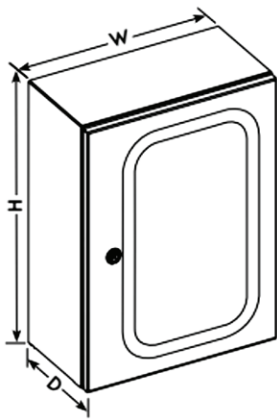

Part number breakdown:

Technical Specifications

HE Series - Sheet Metal Enclosures

Technical Information:

Degree of protection: IP65 (*continuous foam gasket*)
Chassis thickness: 2 mm
Latch type: Quarter-turn or 3 point
Door: Single

Sheet metal enclosures with transparent glass door

type	dimensions (mm)			IP rating	colour	Ral	mounting type
	(H)	(W)	(D)				
HE201T	350	250	170	IP65	orange	2000	wall mount
HE202T	450	300	220	IP65	orange	2000	wall mount
HE203T	550	400	220	IP65	orange	2000	wall mount
HE204T	650	450	270	IP65	orange	2000	wall mount
HE205T	750	550	270	IP65	orange	2000	wall mount
HE206T	850	600	270	IP65	orange	2000	wall mount
HE206ET	850	600	330	IP65	orange	2000	wall mount
HE207T	950	700	270	IP65	orange	2000	wall mount
HE207ET	950	700	330	IP65	orange	2000	wall mount
HE208T	1150	850	270	IP65	orange	2000	wall mount
HE208ET	1150	850	330	IP65	orange	2000	wall mount
HE201T-G	350	250	170	IP65	grey	7032	wall mount
HE202T-G	450	300	220	IP65	grey	7032	wall mount
HE203T-G	550	400	220	IP65	grey	7032	wall mount
HE204T-G	650	450	270	IP65	grey	7032	wall mount
HE205T-G	750	550	270	IP65	grey	7032	wall mount
HE206T-G	850	600	270	IP65	grey	7032	wall mount
HE206ET-G	850	600	330	IP65	grey	7032	wall mount
HE207T-G	950	700	270	IP65	grey	7032	wall mount
HE207ET-G	950	700	330	IP65	grey	7032	wall mount
HE208T-G	1150	850	270	IP65	grey	7032	wall mount
HE208ET-G	1150	850	330	IP65	grey	7032	wall mount