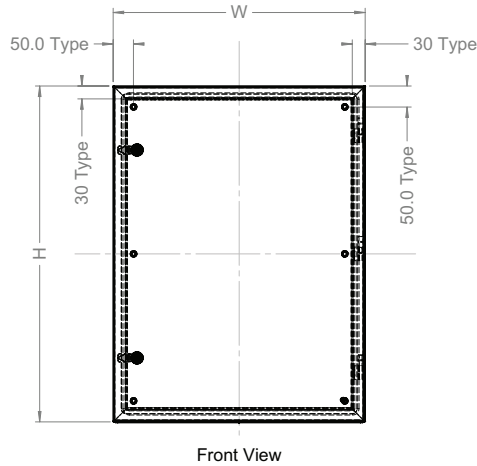

Technical Specifications

HE Series - Sheet Metal Enclosures

Technical Information:

Degree of protection: IP65 (*continuous foam gasket*)
Chassis thickness: 2 mm
Latch type: Quarter-turn or 3 point
Door: Single

Sheet metal enclosures

type	dimensions (mm)			IP rating	colour	Ral	mounting type
	(H)	(W)	(D)				
HE200	250	200	170	IP65	orange	2000	wall mount
HE201	350	250	170	IP65	orange	2000	wall mount
HE202	450	300	220	IP65	orange	2000	wall mount
HE203	550	400	220	IP65	orange	2000	wall mount
HE204	650	450	270	IP65	orange	2000	wall mount
HE205	750	550	270	IP65	orange	2000	wall mount
HE206	850	600	270	IP65	orange	2000	wall mount
HE206E	850	600	330	IP65	orange	2000	wall mount
HE207	950	700	270	IP65	orange	2000	wall mount
HE207E	950	700	330	IP65	orange	2000	wall mount
HE208	1150	850	270	IP65	orange	2000	wall mount
HE208E	1150	850	330	IP65	orange	2000	wall mount
HE200-G	250	200	170	IP65	grey	7032	wall mount
HE201-G	350	250	170	IP65	grey	7032	wall mount
HE202-G	450	300	220	IP65	grey	7032	wall mount
HE203-G	550	400	220	IP65	grey	7032	wall mount
HE204-G	650	450	270	IP65	grey	7032	wall mount
HE205-G	750	550	270	IP65	grey	7032	wall mount
HE206-G	850	600	270	IP65	grey	7032	wall mount
HE206E-G	850	600	330	IP65	grey	7032	wall mount
HE207-G	950	700	270	IP65	grey	7032	wall mount
HE207E-G	950	700	330	IP65	grey	7032	wall mount
HE208-G	1150	850	270	IP65	grey	7032	wall mount
HE208E-G	1150	850	330	IP65	grey	7032	wall mount

Part number breakdown:

Technical Specifications

HE Series - Sheet Metal Enclosures

Technical Information:

Degree of protection: IP65 (*continuous foam gasket*)
Chassis thickness: 2 mm
Latch type: Quarter-turn or 3 point
Door: Single