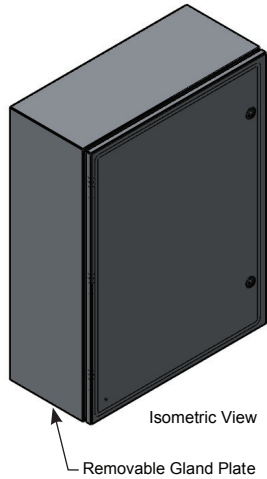

Technical Specifications

HE Series - Sheet Metal Enclosures

Technical Information:

Degree of protection: IP65 (*continuous foam gasket*)
Chassis thickness: 2 mm
Latch type: Quarter-turn or 3 point
Door: Single

Sheet metal enclosures

type	dimensions (mm)			IP rating	colour	Ral	mounting type
	(H)	(W)	(D)				
HE200	250	200	170	IP65	orange	2000	wall mount
HE201	350	250	170	IP65	orange	2000	wall mount
HE202	450	300	220	IP65	orange	2000	wall mount
HE203	550	400	220	IP65	orange	2000	wall mount
HE204	650	450	270	IP65	orange	2000	wall mount
HE205	750	550	270	IP65	orange	2000	wall mount
HE206	850	600	270	IP65	orange	2000	wall mount
HE206E	850	600	330	IP65	orange	2000	wall mount
HE207	950	700	270	IP65	orange	2000	wall mount
HE207E	950	700	330	IP65	orange	2000	wall mount
HE208	1150	850	270	IP65	orange	2000	wall mount
HE208E	1150	850	330	IP65	orange	2000	wall mount
HE200-G	250	200	170	IP65	grey	7032	wall mount
HE201-G	350	250	170	IP65	grey	7032	wall mount
HE202-G	450	300	220	IP65	grey	7032	wall mount
HE203-G	550	400	220	IP65	grey	7032	wall mount
HE204-G	650	450	270	IP65	grey	7032	wall mount
HE205-G	750	550	270	IP65	grey	7032	wall mount
HE206-G	850	600	270	IP65	grey	7032	wall mount
HE206E-G	850	600	330	IP65	grey	7032	wall mount
HE207-G	950	700	270	IP65	grey	7032	wall mount
HE207E-G	950	700	330	IP65	grey	7032	wall mount
HE208-G	1150	850	270	IP65	grey	7032	wall mount
HE208E-G	1150	850	330	IP65	grey	7032	wall mount

Part number breakdown:

Technical Specifications

HE Series - Sheet Metal Enclosures

Technical Information:

Degree of protection: IP65 (*continuous foam gasket*)
Chassis thickness: 2 mm
Latch type: Quarter-turn or 3 point
Door: Single