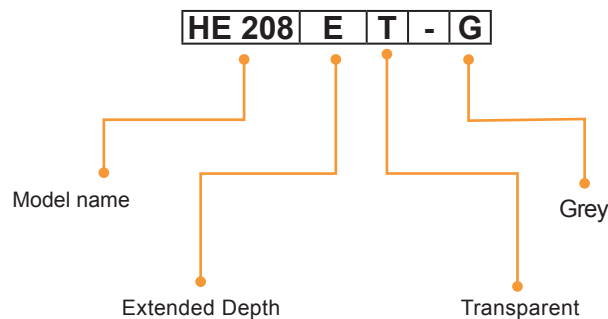

Technical Specifications

HE Series - Sheet Metal Enclosures

Technical Information:

Degree of protection: IP65 (*continuous foam gasket*)
Chassis thickness: 2 mm
Latch type: Quarter-turn or 3 point
Door: Single

Sheet metal enclosures

type	dimensions (mm)			IP rating	colour	Ral	mounting type
	(H)	(W)	(D)				
HE200	250	200	170	IP65	orange	2000	wall mount
HE201	350	250	170	IP65	orange	2000	wall mount
HE202	450	300	220	IP65	orange	2000	wall mount
HE203	550	400	220	IP65	orange	2000	wall mount
HE204	650	450	270	IP65	orange	2000	wall mount
HE205	750	550	270	IP65	orange	2000	wall mount
HE206	850	600	270	IP65	orange	2000	wall mount
HE206E	850	600	330	IP65	orange	2000	wall mount
HE207	950	700	270	IP65	orange	2000	wall mount
HE207E	950	700	330	IP65	orange	2000	wall mount
HE208	1150	850	270	IP65	orange	2000	wall mount
HE208E	1150	850	330	IP65	orange	2000	wall mount
HE200-G	250	200	170	IP65	grey	7032	wall mount
HE201-G	350	250	170	IP65	grey	7032	wall mount
HE202-G	450	300	220	IP65	grey	7032	wall mount
HE203-G	550	400	220	IP65	grey	7032	wall mount
HE204-G	650	450	270	IP65	grey	7032	wall mount
HE205-G	750	550	270	IP65	grey	7032	wall mount
HE206-G	850	600	270	IP65	grey	7032	wall mount
HE206E-G	850	600	330	IP65	grey	7032	wall mount
HE207-G	950	700	270	IP65	grey	7032	wall mount
HE207E-G	950	700	330	IP65	grey	7032	wall mount
HE208-G	1150	850	270	IP65	grey	7032	wall mount
HE208E-G	1150	850	330	IP65	grey	7032	wall mount

Part number breakdown:

Technical Specifications

HE Series - Sheet Metal Enclosures

Technical Information:

Degree of protection: IP65 (*continuous foam gasket*)
Chassis thickness: 2 mm
Latch type: Quarter-turn or 3 point
Door: Single