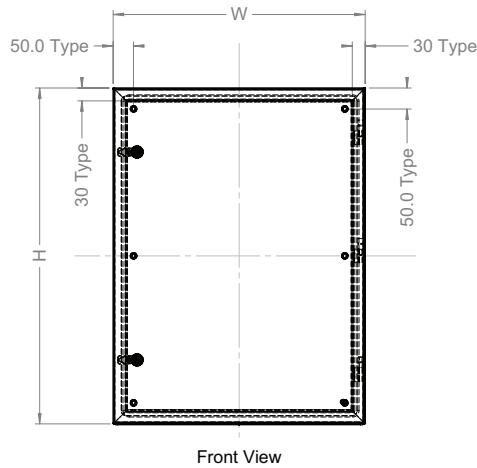

Part number breakdown:

Technical Specifications

HE Series - Sheet Metal Enclosures

Technical Information:

Degree of protection: IP65 (*continuous foam gasket*)
Chassis thickness: 2 mm
Latch type: Quarter-turn or 3 point
Door: Single

Sheet metal enclosures with transparent glass door

type	dimensions (mm)			IP rating	colour	Ral	mounting type
	(H)	(W)	(D)				
HE201T	350	250	170	IP65	orange	2000	wall mount
HE202T	450	300	220	IP65	orange	2000	wall mount
HE203T	550	400	220	IP65	orange	2000	wall mount
HE204T	650	450	270	IP65	orange	2000	wall mount
HE205T	750	550	270	IP65	orange	2000	wall mount
HE206T	850	600	270	IP65	orange	2000	wall mount
HE206ET	850	600	330	IP65	orange	2000	wall mount
HE207T	950	700	270	IP65	orange	2000	wall mount
HE207ET	950	700	330	IP65	orange	2000	wall mount
HE208T	1150	850	270	IP65	orange	2000	wall mount
HE208ET	1150	850	330	IP65	orange	2000	wall mount
HE201T-G	350	250	170	IP65	grey	7032	wall mount
HE202T-G	450	300	220	IP65	grey	7032	wall mount
HE203T-G	550	400	220	IP65	grey	7032	wall mount
HE204T-G	650	450	270	IP65	grey	7032	wall mount
HE205T-G	750	550	270	IP65	grey	7032	wall mount
HE206T-G	850	600	270	IP65	grey	7032	wall mount
HE206ET-G	850	600	330	IP65	grey	7032	wall mount
HE207T-G	950	700	270	IP65	grey	7032	wall mount
HE207ET-G	950	700	330	IP65	grey	7032	wall mount
HE208T-G	1150	850	270	IP65	grey	7032	wall mount
HE208ET-G	1150	850	330	IP65	grey	7032	wall mount