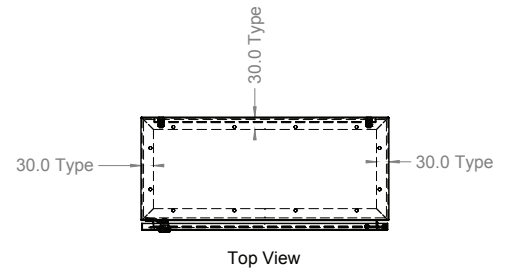

Part number breakdown:

Technical Specifications

HE Series - Sheet Metal Enclosures

Technical Information:

Degree of protection: IP65 (*continuous foam gasket*)
Chassis thickness: 2 mm
Latch type: Quarter-turn or 3 point
Door: Single

Sheet metal enclosures with transparent glass door

type	dimensions (mm)			IP rating	colour	Ral	mounting type
	(H)	(W)	(D)				
HE201T	350	250	170	IP65	orange	2000	wall mount
HE202T	450	300	220	IP65	orange	2000	wall mount
HE203T	550	400	220	IP65	orange	2000	wall mount
HE204T	650	450	270	IP65	orange	2000	wall mount
HE205T	750	550	270	IP65	orange	2000	wall mount
HE206T	850	600	270	IP65	orange	2000	wall mount
HE206ET	850	600	330	IP65	orange	2000	wall mount
HE207T	950	700	270	IP65	orange	2000	wall mount
HE207ET	950	700	330	IP65	orange	2000	wall mount
HE208T	1150	850	270	IP65	orange	2000	wall mount
HE208ET	1150	850	330	IP65	orange	2000	wall mount
HE201T-G	350	250	170	IP65	grey	7032	wall mount
HE202T-G	450	300	220	IP65	grey	7032	wall mount
HE203T-G	550	400	220	IP65	grey	7032	wall mount
HE204T-G	650	450	270	IP65	grey	7032	wall mount
HE205T-G	750	550	270	IP65	grey	7032	wall mount
HE206T-G	850	600	270	IP65	grey	7032	wall mount
HE206ET-G	850	600	330	IP65	grey	7032	wall mount
HE207T-G	950	700	270	IP65	grey	7032	wall mount
HE207ET-G	950	700	330	IP65	grey	7032	wall mount
HE208T-G	1150	850	270	IP65	grey	7032	wall mount
HE208ET-G	1150	850	330	IP65	grey	7032	wall mount